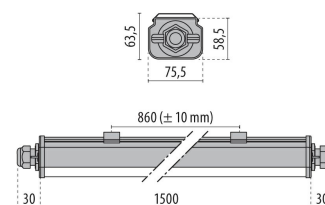

Technical drawings